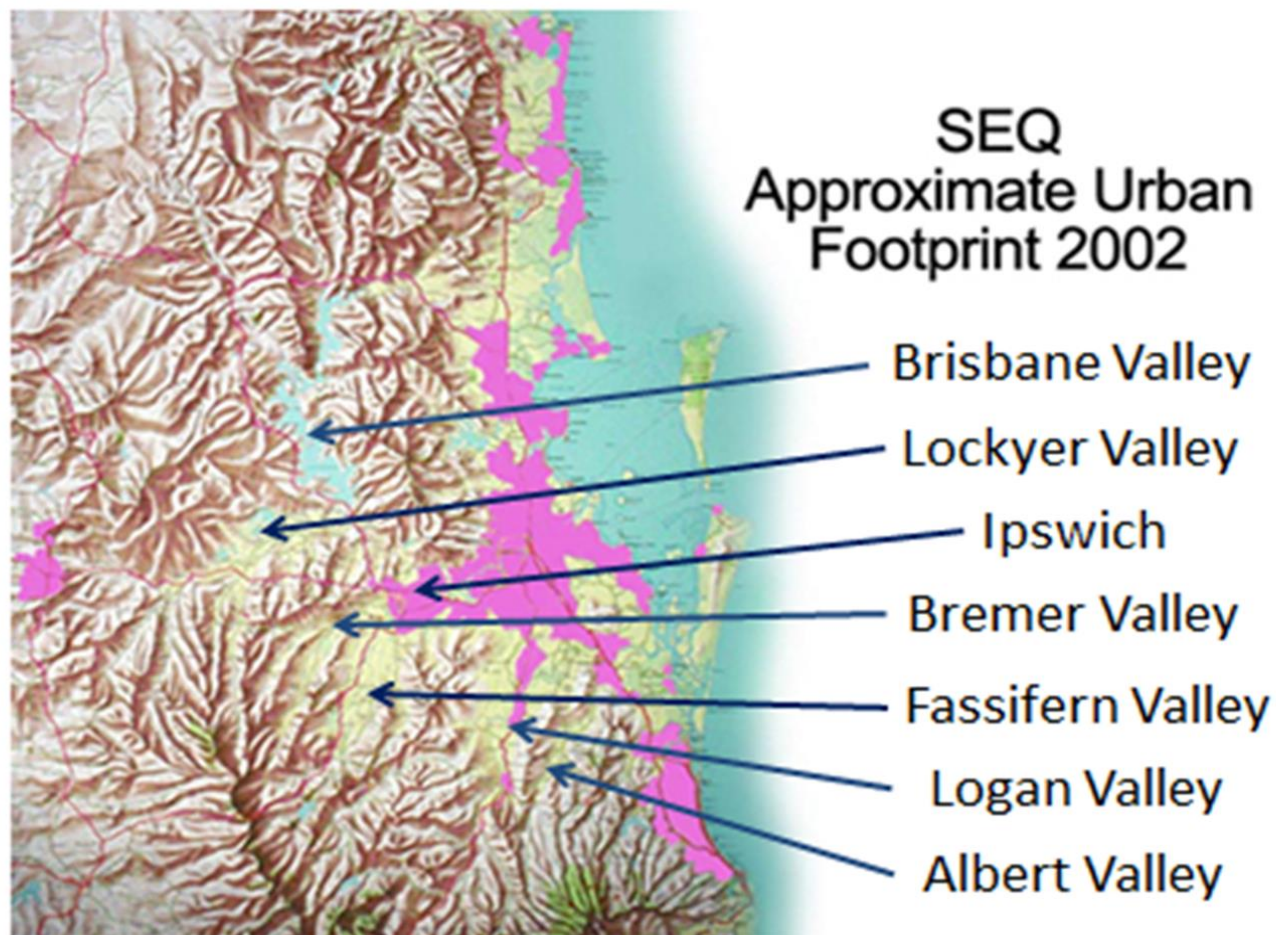

Regional
Development
Australia

IPSWICH & WEST MORETON INC