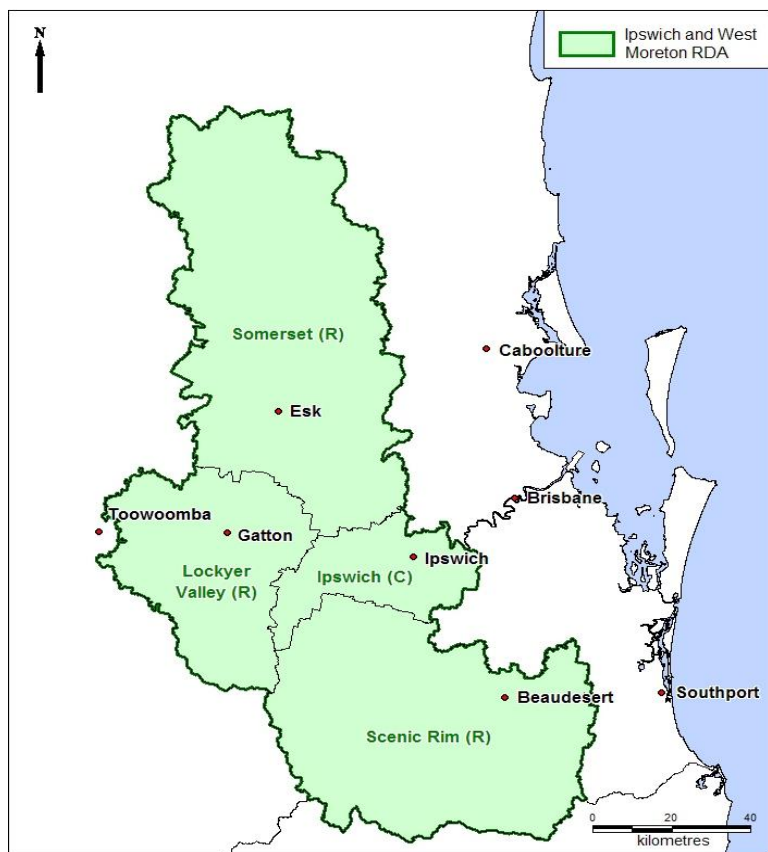

Regional
Development
Australia

IPSWICH & WEST MORETON INC

Regional Context

An Australian Government Initiative

Queensland Government

Ipswich and West Moreton is one of 55 regions across Australia; one of 12 regions in Queensland; and one of 6 regions in SEQ .

IWM is a major contributor to the greater SEQ region across the triple bottom line of community, economy and environment.

- Roles of RDAIWM:
- Help integrate the efforts of all three levels of government for the sustainable development of Ipswich and West Moreton
- Provide feedback to Governments about how to improve services in the IWM region

- RDA Committees are about sustainable regional development.
- Sustainable development is best planned at the regional scale (SEQ Regional Plan and Infrastructure Plan) with most sustainability strategies devolved to the local level.
- Sustainable development can be delivered at both the local level and the regional level.